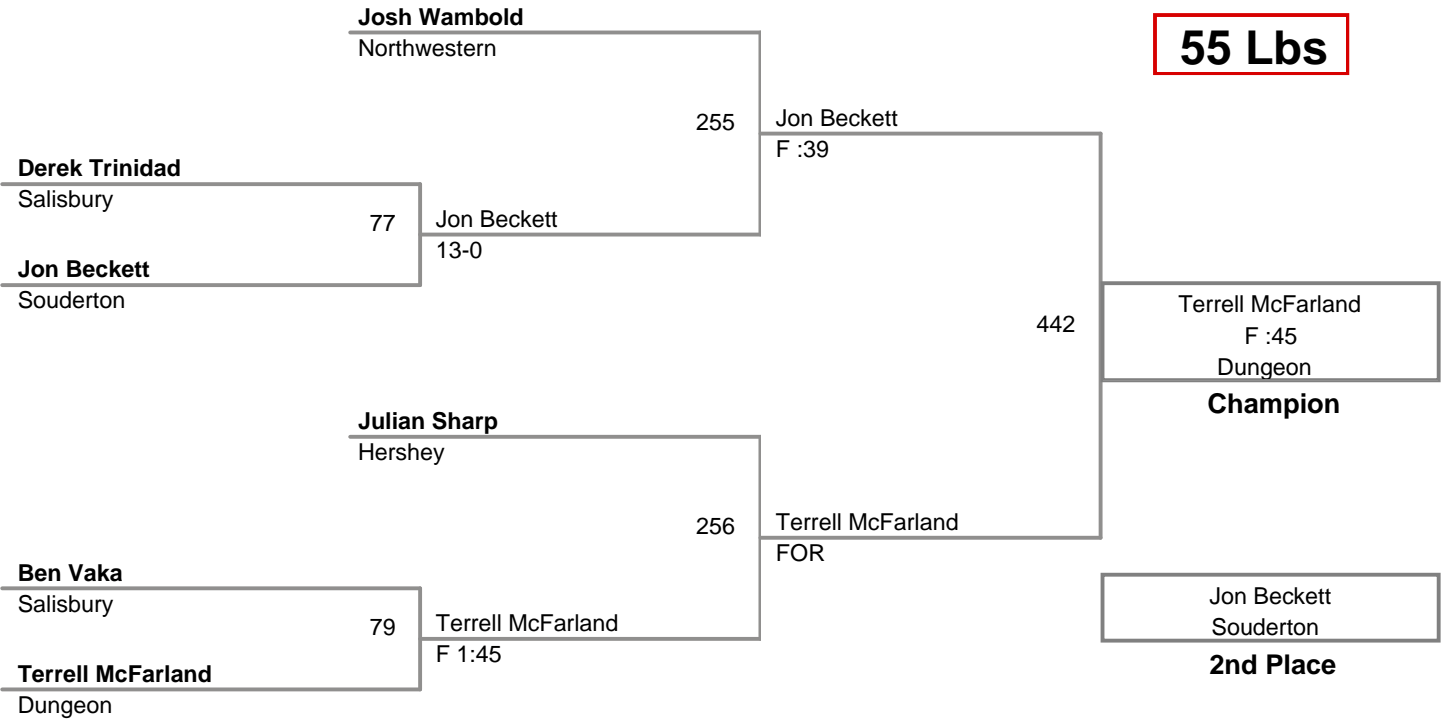

Salisbury Turkey Slam
Tot

40 Lbs

Salisbury Turkey Slam
Tot

50 Lbs

**Salisbury Turkey Slam
Tot**

55 Lbs

Salisbury Turkey Slam
Tot

60 Lbs