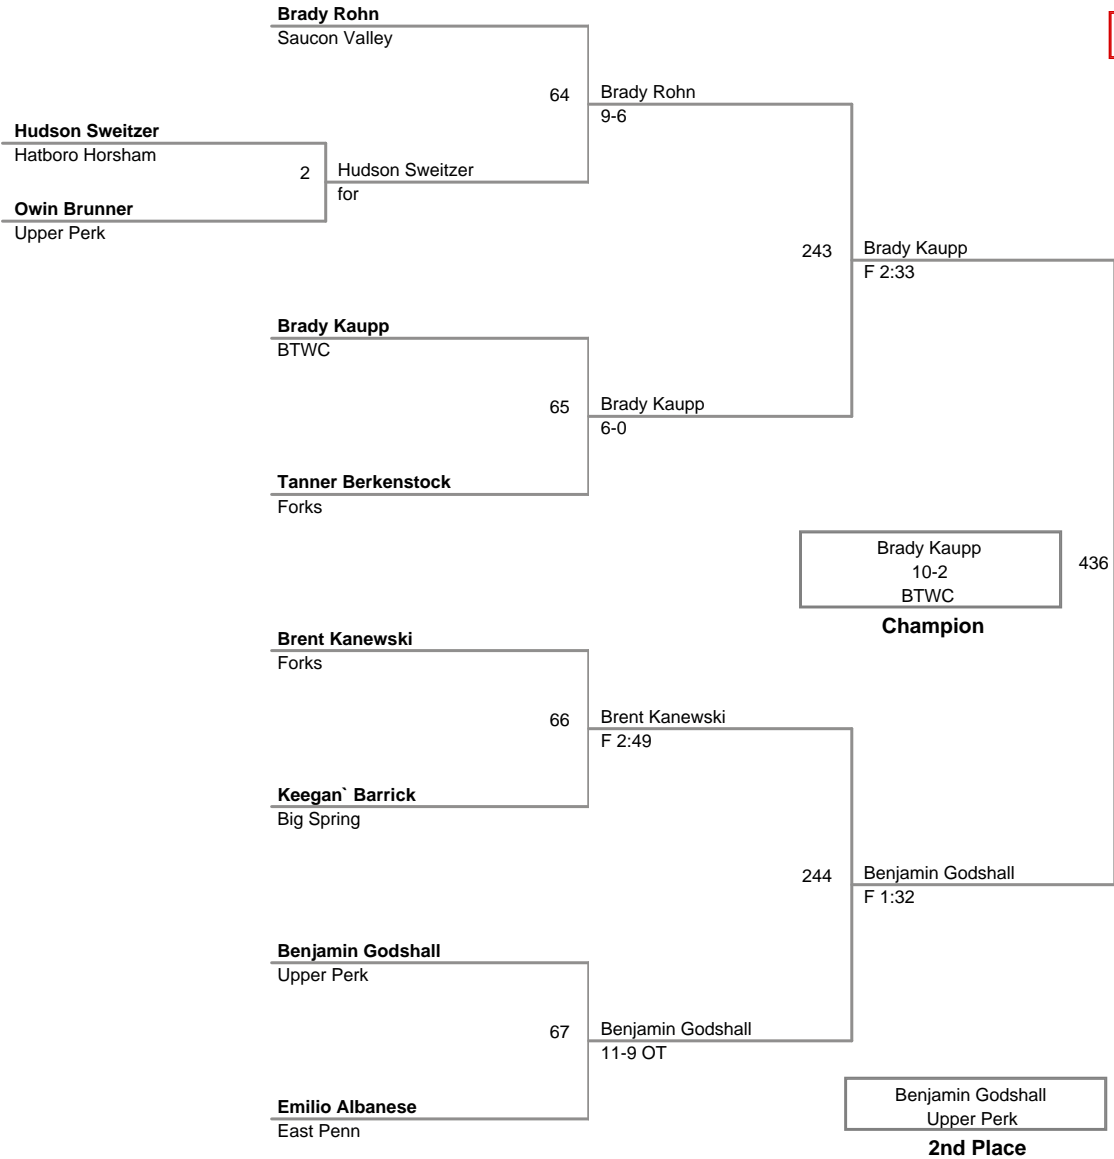

Salisbury Turkey Slam
Tot

40 Lbs

Salisbury Turkey Slam
Tot

50 Lbs

**Salisbury Turkey Slam
Tot**

55 Lbs

Salisbury Turkey Slam
Tot

60 Lbs