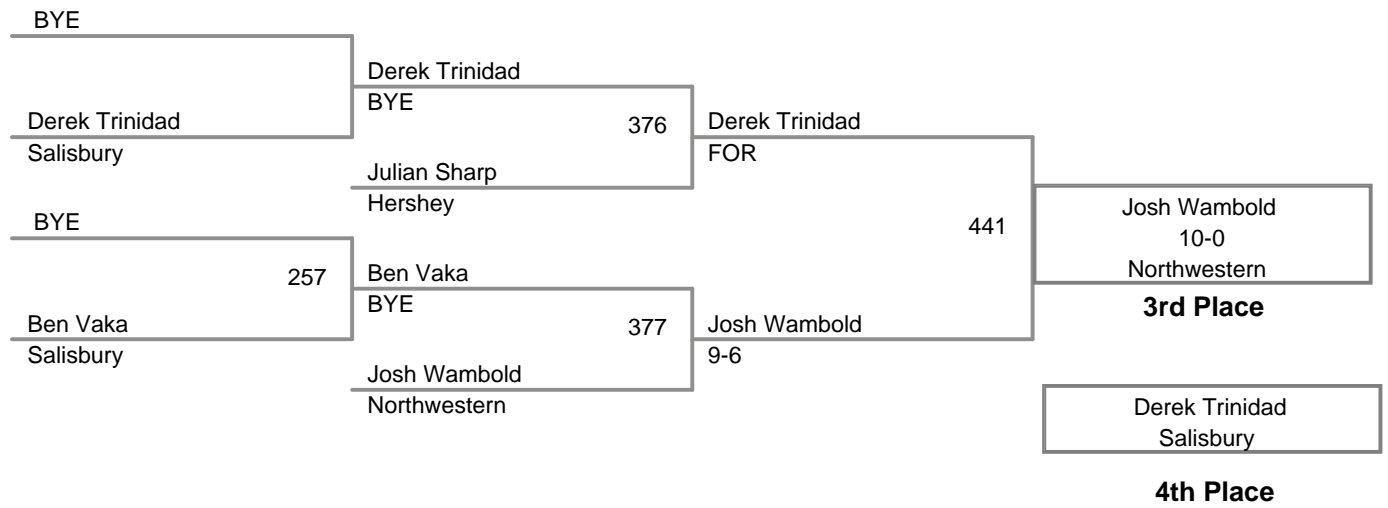

Salisbury Turkey Slam
Tot

40 Lbs

Salisbury Turkey Slam
Tot

50 Lbs

**Salisbury Turkey Slam
Tot**

55 Lbs

Salisbury Turkey Slam
Tot

60 Lbs