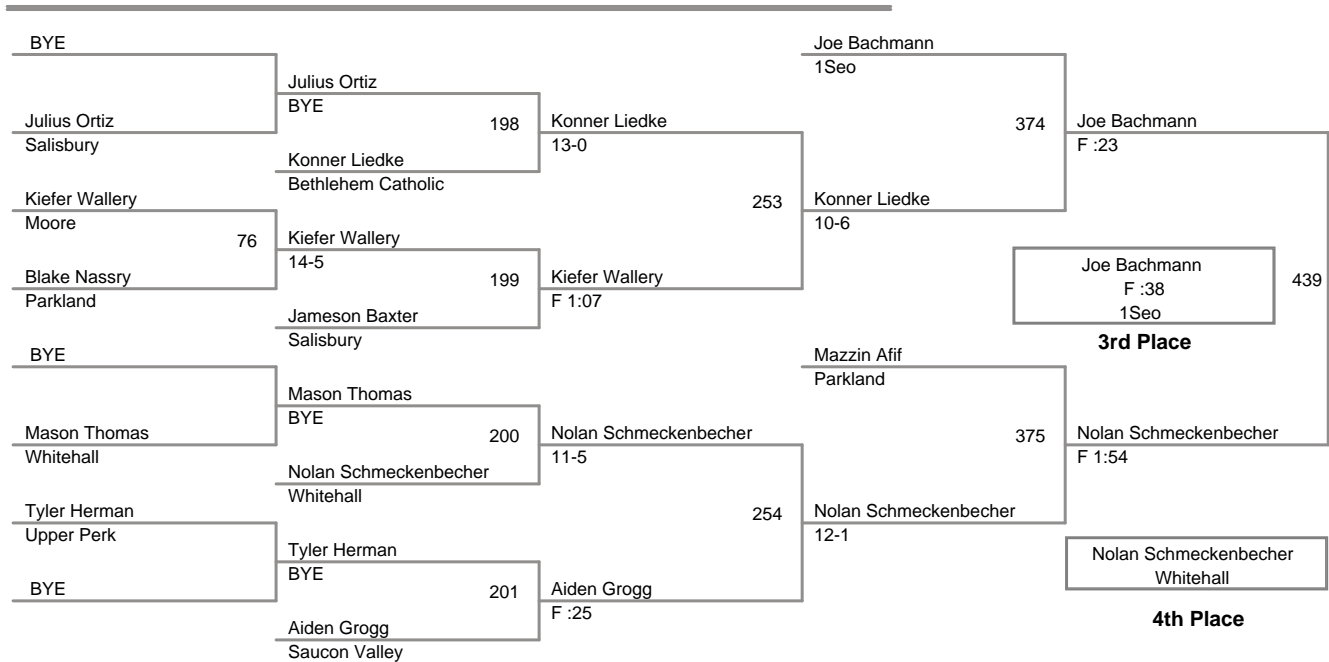

Salisbury Turkey Slam
Tot

40 Lbs

Salisbury Turkey Slam
Tot

50 Lbs

**Salisbury Turkey Slam
Tot**

55 Lbs

Salisbury Turkey Slam
Tot

60 Lbs