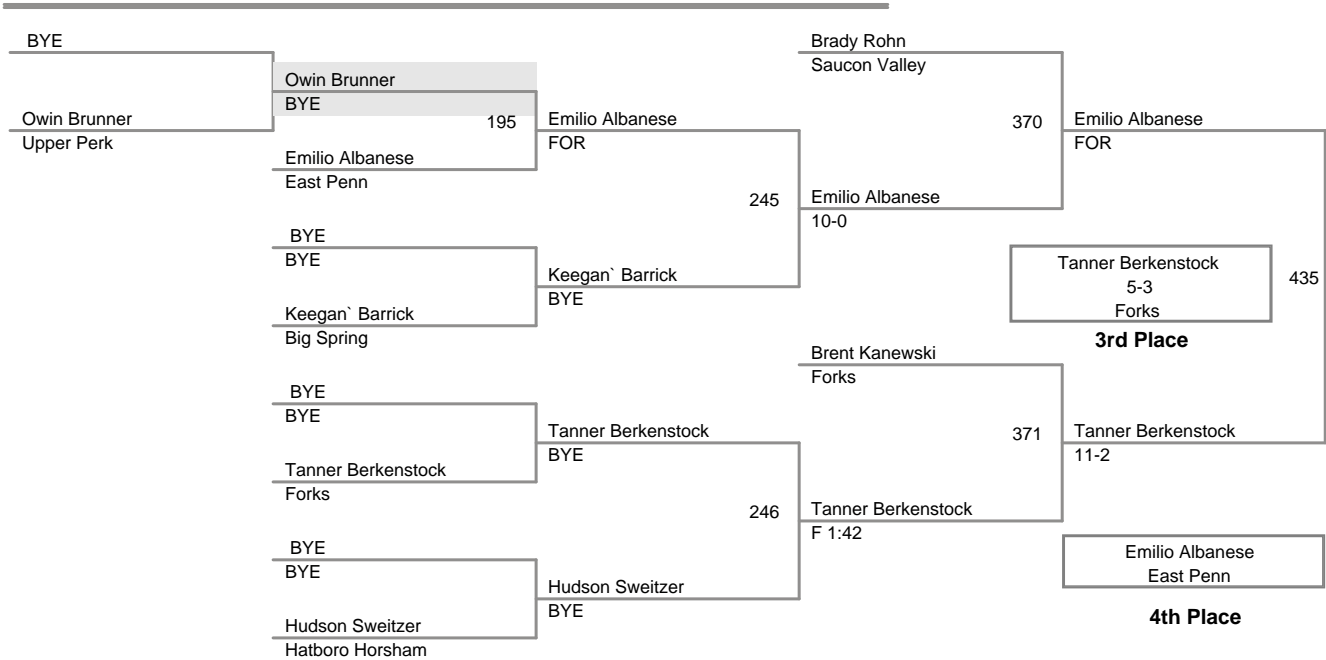

Salisbury Turkey Slam
Tot

40 Lbs

Salisbury Turkey Slam
Tot

50 Lbs

**Salisbury Turkey Slam
Tot**

55 Lbs

Salisbury Turkey Slam
Tot

60 Lbs