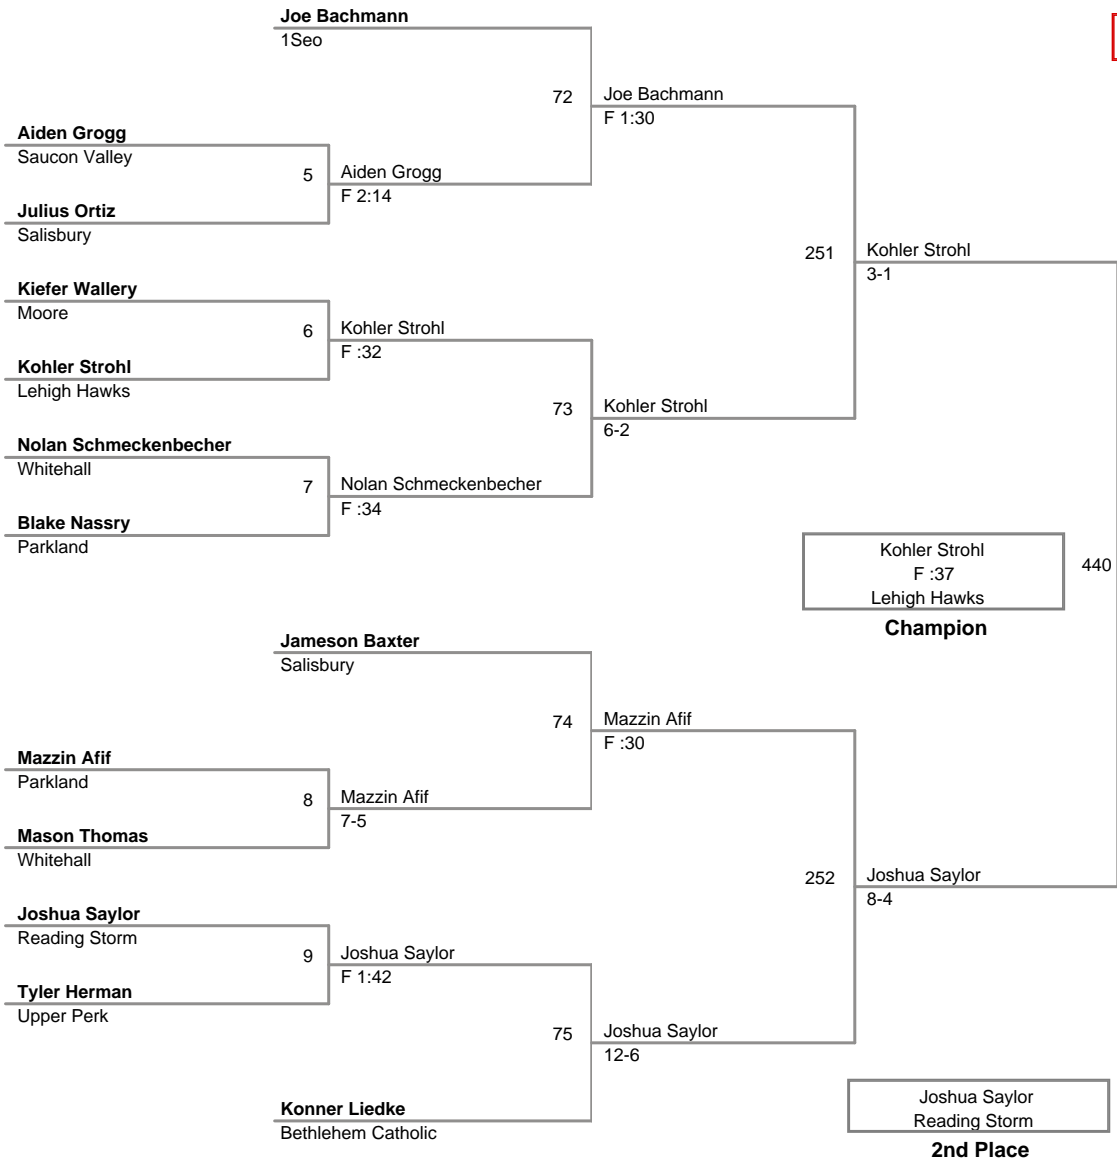

Salisbury Turkey Slam
Tot

40 Lbs

Salisbury Turkey Slam
Tot

50 Lbs

**Salisbury Turkey Slam
Tot**

55 Lbs

Salisbury Turkey Slam
Tot

60 Lbs